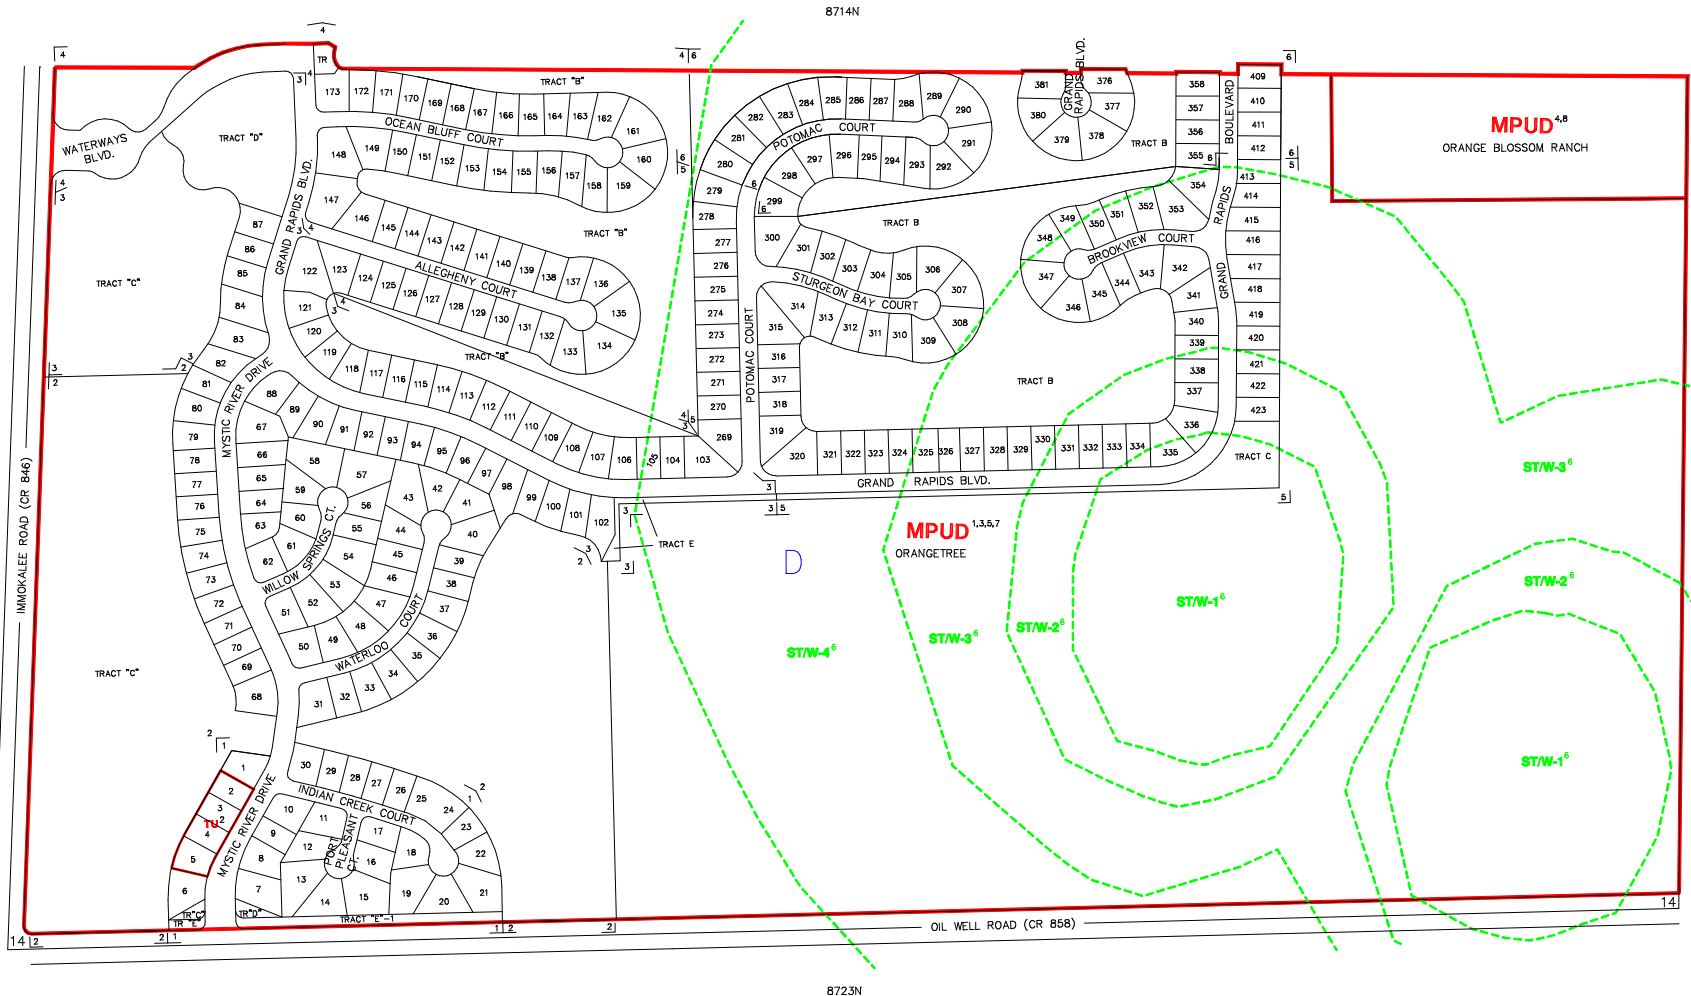

The Historic/Archaeological Probability Maps are the official County source designating historic or archeologic resources.

CGE03D

----- INDICATES SPECIAL TREATMENT OVERLAY

SUBDIVISION INDEX							
NO.	NAME	P.B.	Pg.	NO.	NAME	P.B.	Pg.
1	WATERWAYS OF NAPLES, UNIT ONE	27	55-56	11			
2	WATERWAYS OF NAPLES, UNIT TWO	28	71-74	12			
3	WATERWAYS OF NAPLES, UNIT THREE	31	35-38	13			
4	WATERWAYS OF NAPLES, UNIT FOUR	31	38-43	14			
5	WATERWAYS OF NAPLES, UNIT FIVE	33	89-90	15			
6	WATERWAYS OF NAPLES, UNIT SIX	33	91-95	16			
7				17			
8				18			
9				19			
10				20