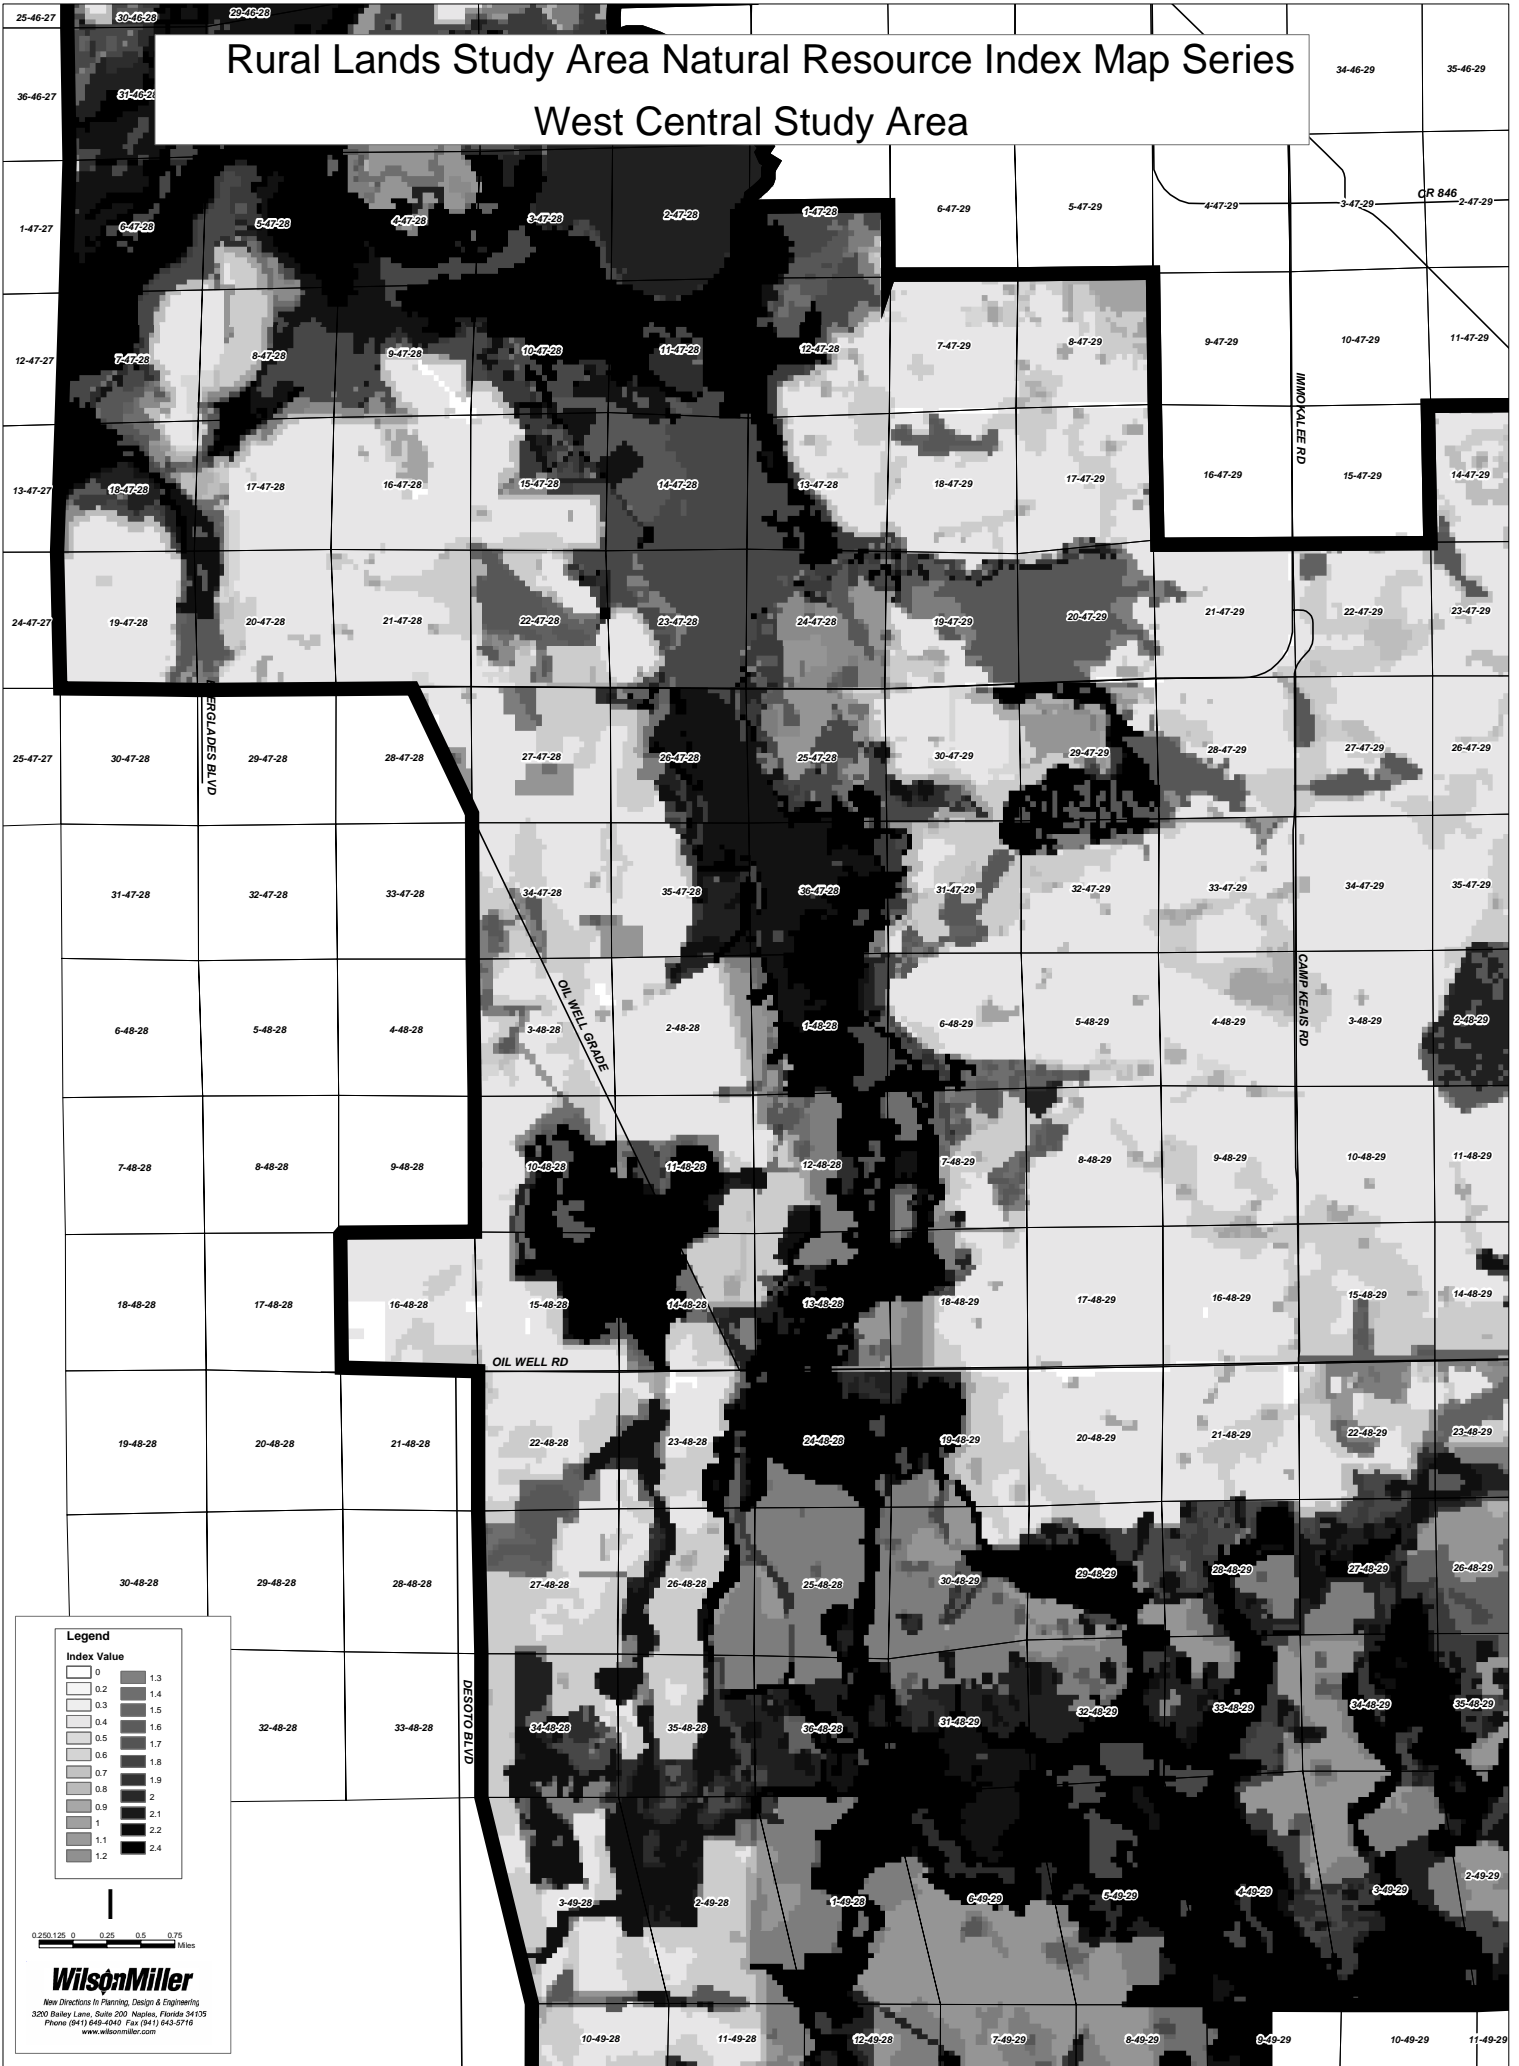

Rural Lands Study Area Natural Resource Index Map Series

West Central Study Area

Legend

Index Value
0
0.1
0.2
0.3
0.4
0.5
0.6
0.7
0.8
0.9
1
1.1
1.2
1.3
1.4
1.5
1.6
1.7
1.8
1.9
2
2.1
2.2
2.3
2.4

0 0.25 0.5 0.75
Miles