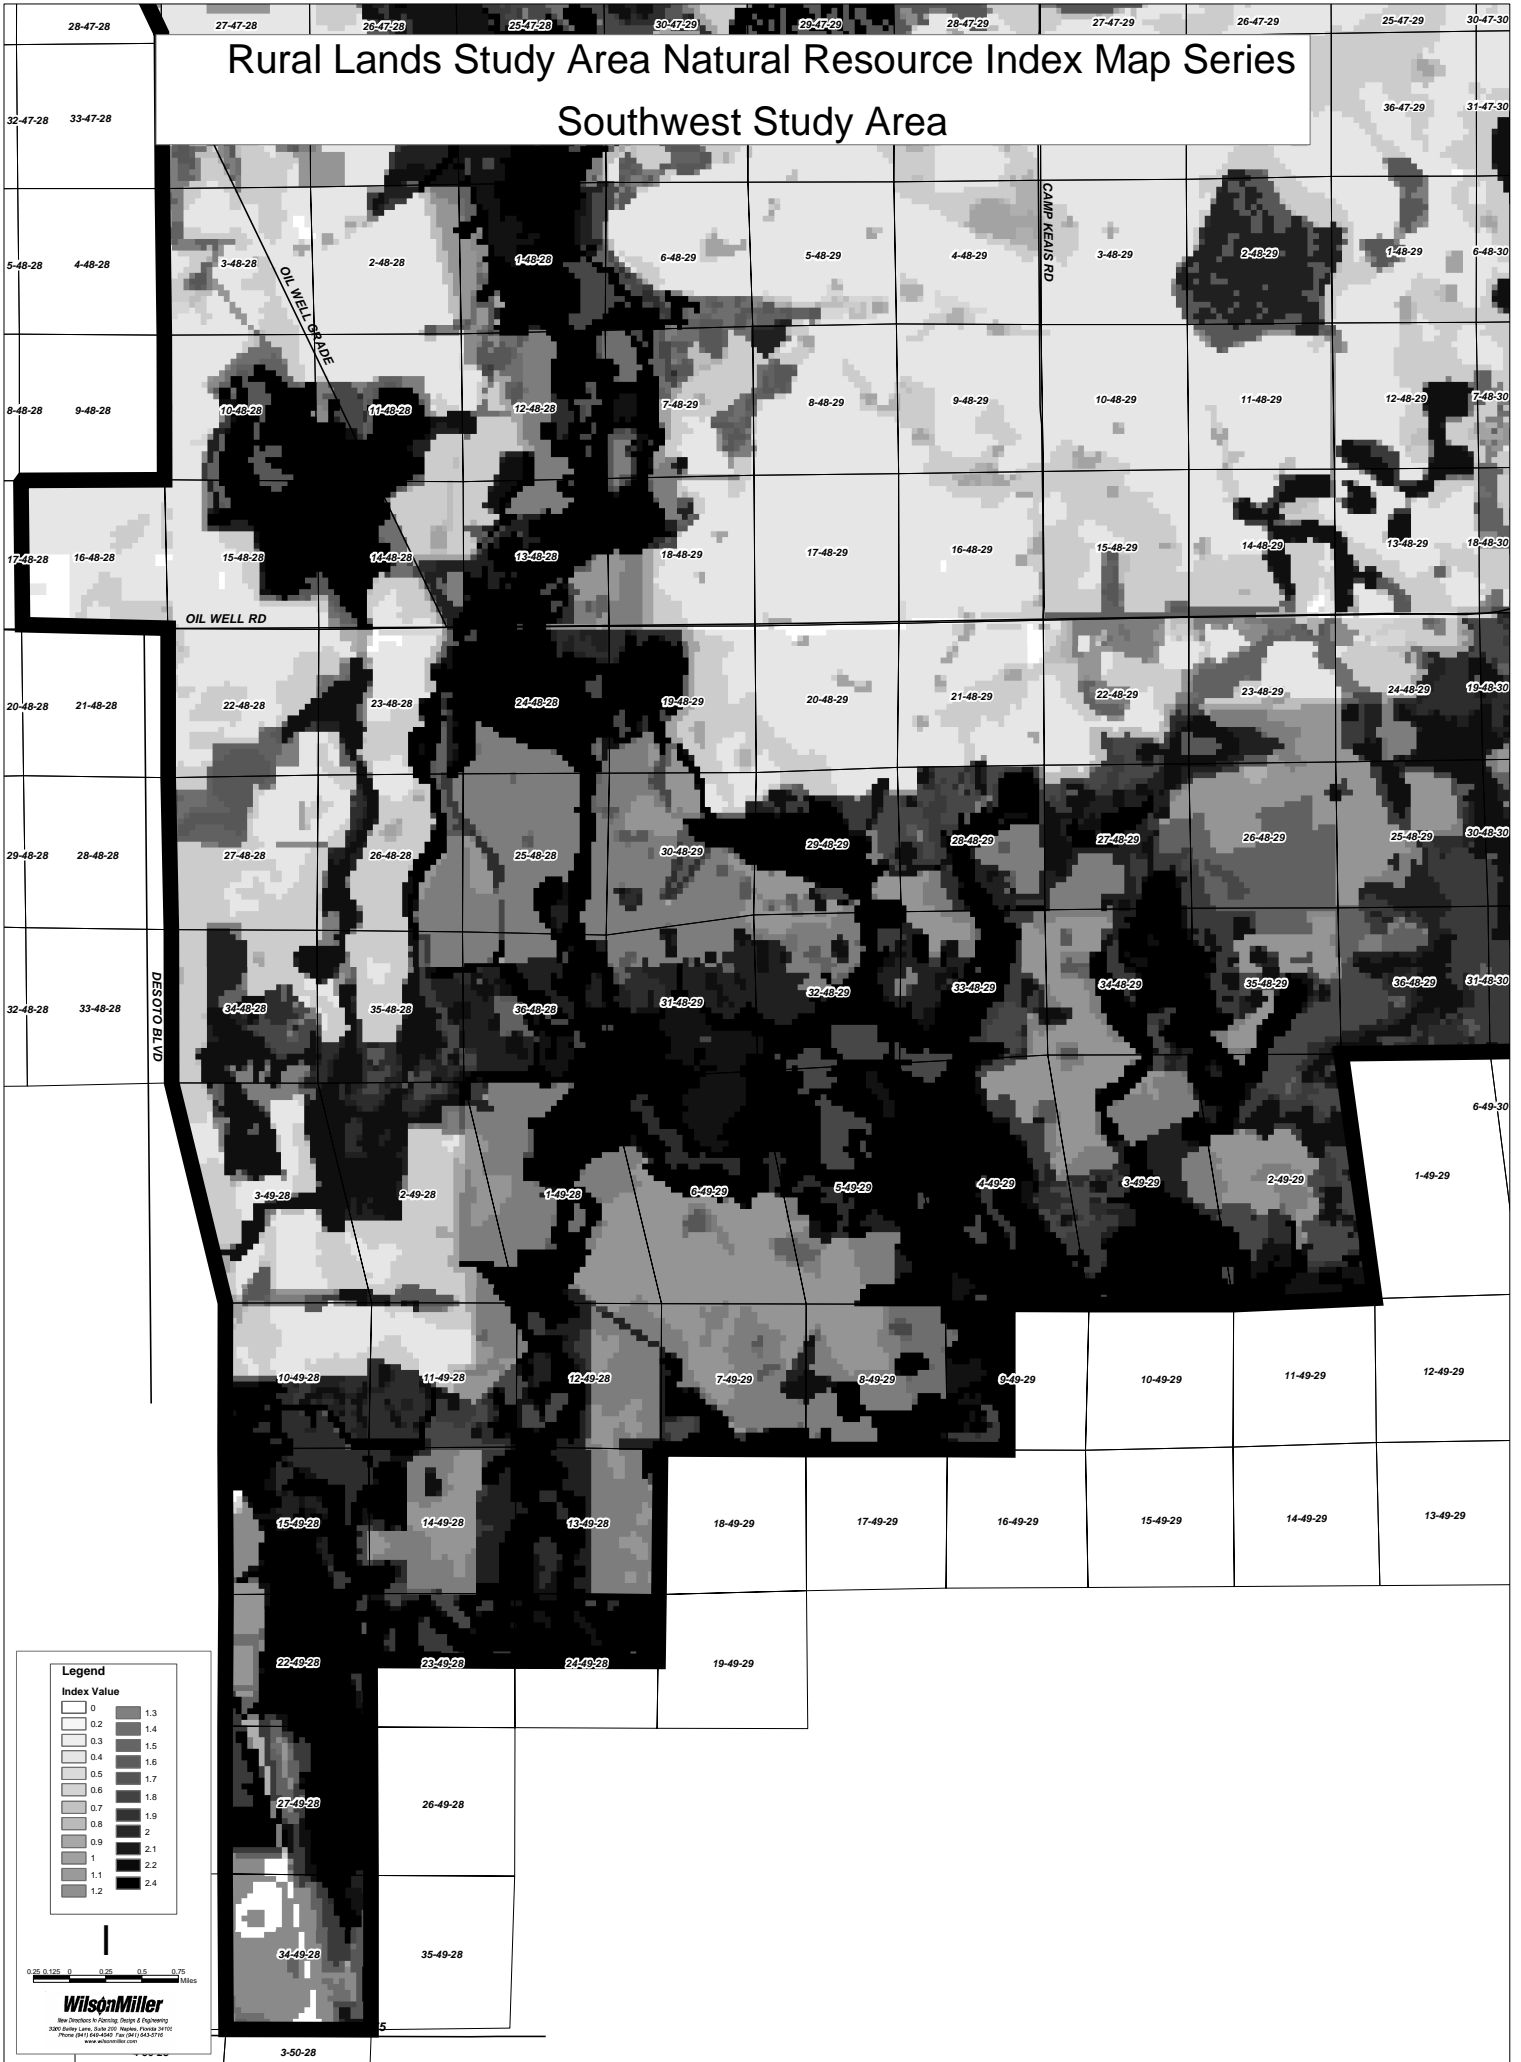

Rural Lands Study Area Natural Resource Index Map Series

Southwest Study Area