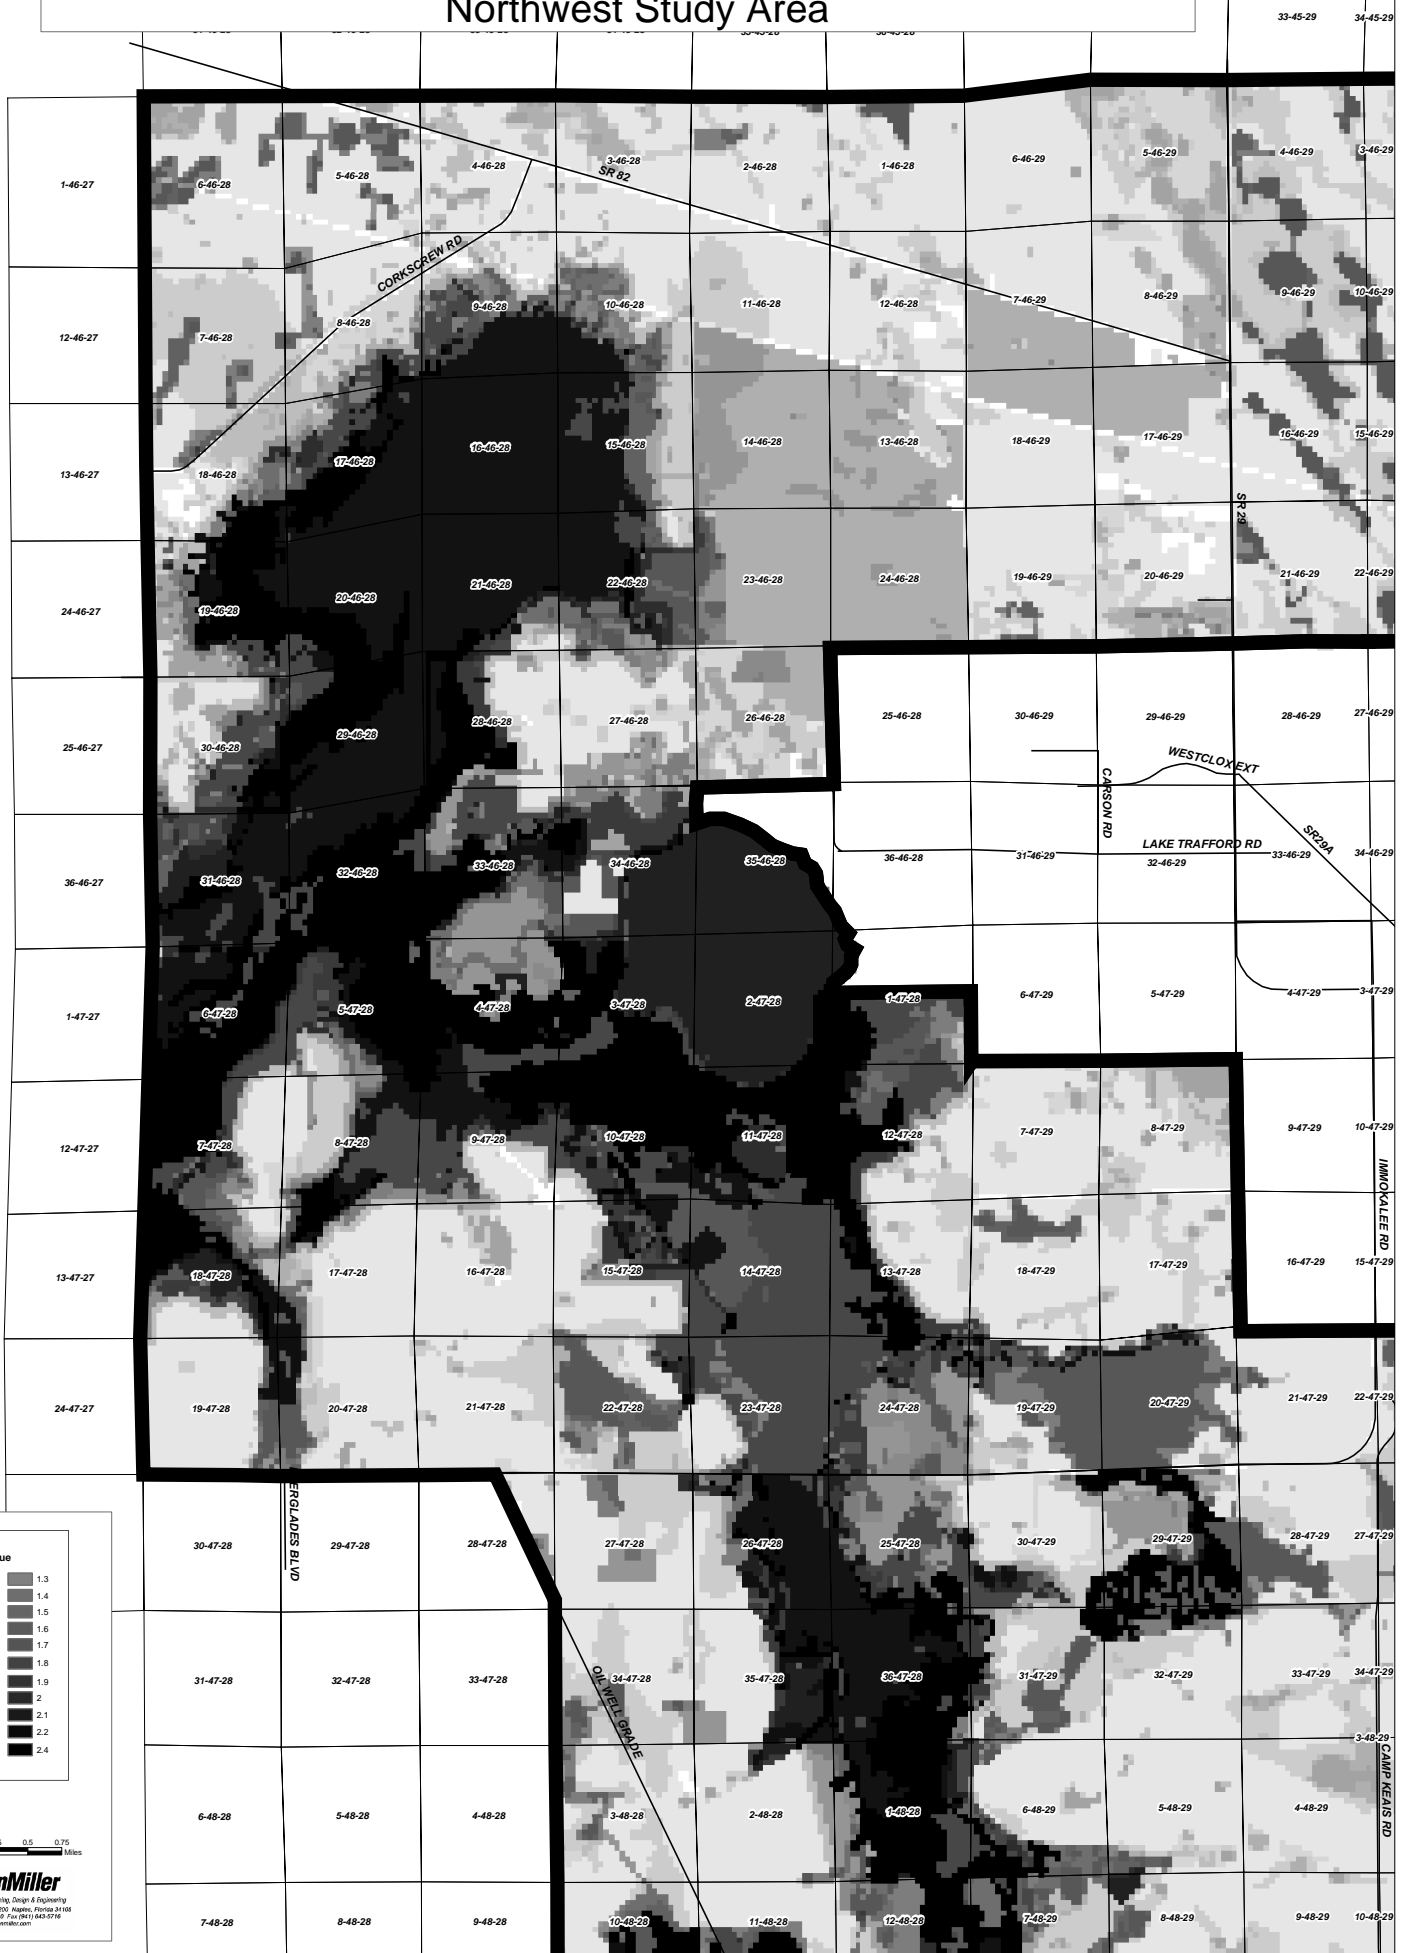

Rural Lands Study Area Natural Resource Index Map Series

Northwest Study Area